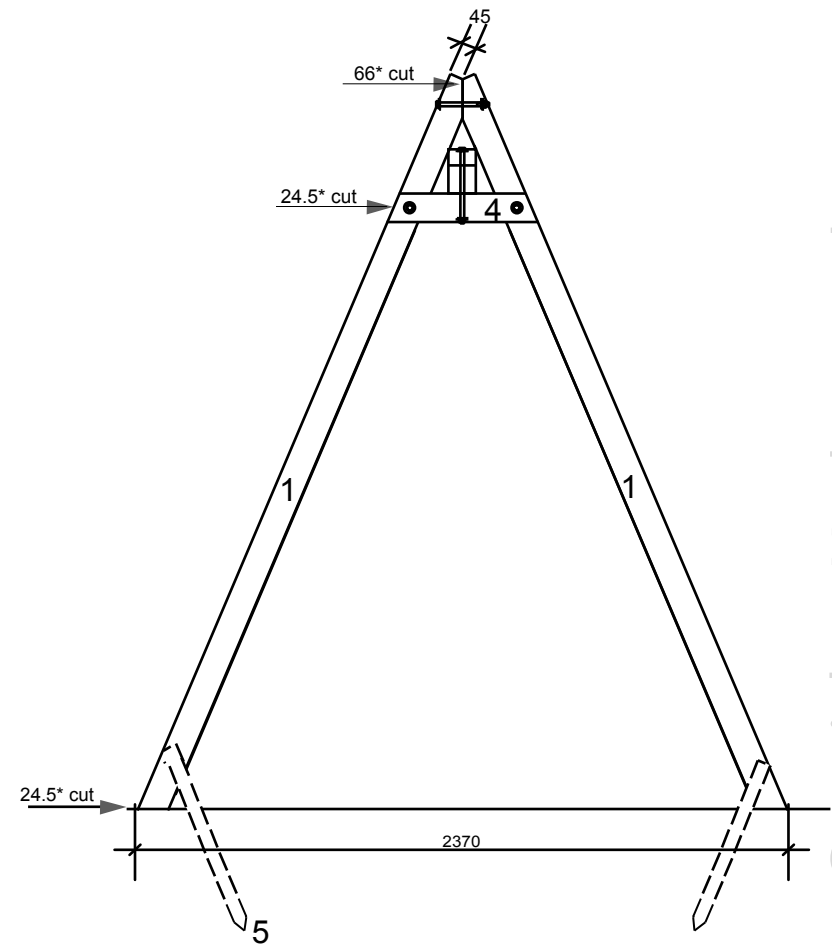

# Diy Swing

- 1 90 x 70 leg x 4
- 2 90 X 45 top beam x 1  
90 X 90 top beam x 1
- 3 90 X 45 brace x 1

- 10mm X 220 mm CUP HEAD COACH BOLTS x 2
- 10mm X 150 mm CUP HEAD COACH BOLTS x 2
- 10mm X 180 mm CUP HEAD COACH BOLTS x 4
- PLUS WASHERS