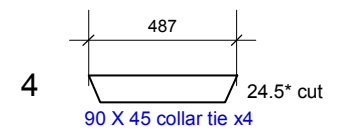

# Diy Swing

- 1 90 x 70 leg x 4
- 2 90 X 45 top beam x 1  
90 X 90 top beam x 1
- 3 90 X 45 brace x 1

- 10mm X 220 mm CUP HEAD COACH BOLTS x 2
- 10mm X 150 mm CUP HEAD COACH BOLTS x 2
- 10mm X 180 mm CUP HEAD COACH BOLTS x 4
- PLUS WASHERS