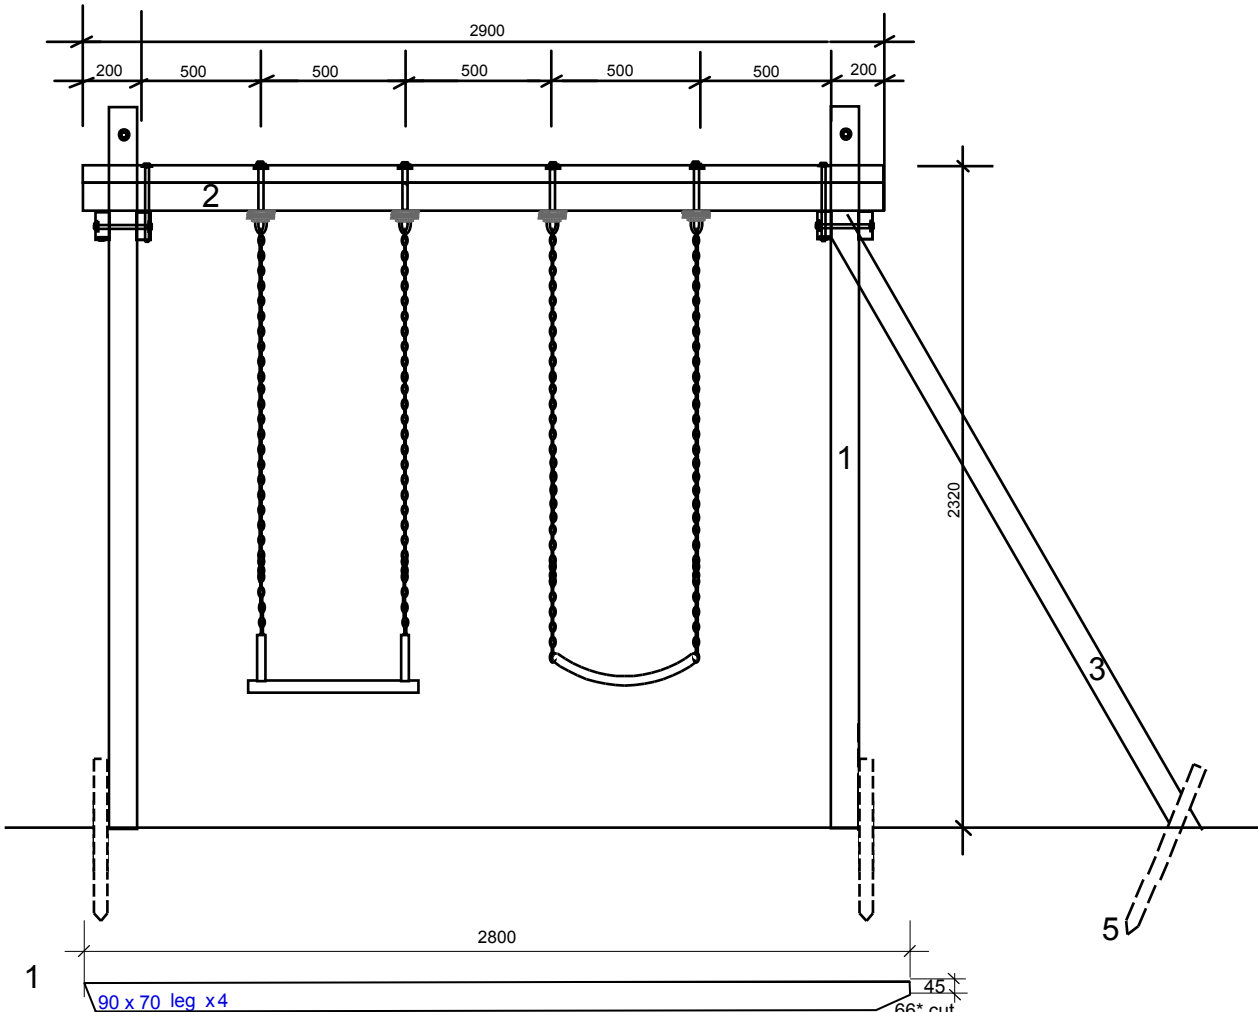

# Diy Swing

- 1 90 x 70 leg x 4
- 2 90 X 45 top beam x 1  
90 X 90 top beam x 1
- 3 90 X 45 brace x 1

- 10mm X 220 mm CUP HEAD COACH BOLTS x 2
- 10mm X 150 mm CUP HEAD COACH BOLTS x 2
- 10mm X 180 mm CUP HEAD COACH BOLTS x 4
- PLUS WASHERS