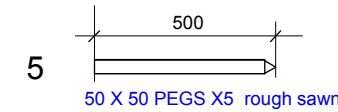

# Diy Swing

- 1 90 x 70 leg x 4
- 2 90 X 45 top beam x 1  
90 X 90 top beam x 1
- 3 90 X 45 brace x 1

- 10mm X 220 mm CUP HEAD COACH BOLTS x 2
- 10mm X 150 mm CUP HEAD COACH BOLTS x 2
- 10mm X 180 mm CUP HEAD COACH BOLTS x 4
- PLUS WASHERS